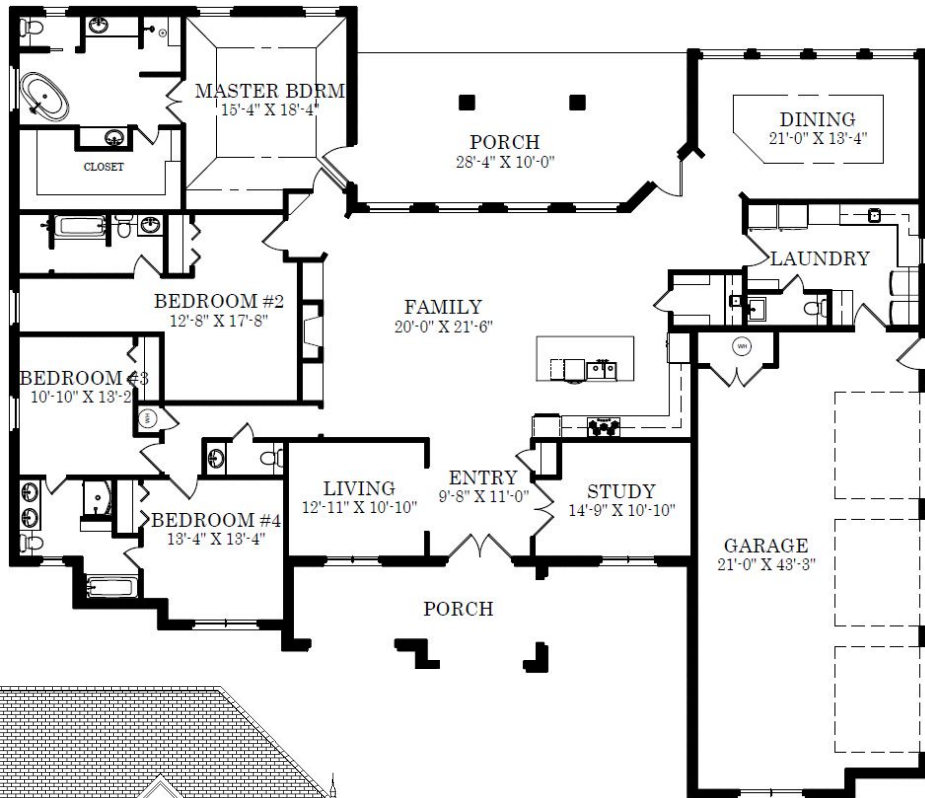

PLAN NO. 301103

SIZE: 74'-0" X 86'-0"
SQ. FT.: 3,444
BEDROOMS: 4
BATHS: 4
GARAGE: 3 CARS

Copyright 2019 Loveday Designs LLC

1318 Normandy Ct., Duncan, OK 73533
Phone 580-656-0892 email: dloveday@lovedaydesigns.com